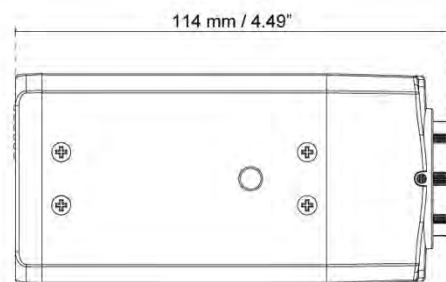

### Photo Indication & Dimension Diagram

- |                               |                               |
|-------------------------------|-------------------------------|
| 1 Light Sensor                | 8 DIDO Terminal I/O Connector |
| 2 CS Ring Screw Holding       | 9 Ethernet RJ45 Socket        |
| 3 PAL/NTSC                    | 10 Micro SD/SDHC/SDXC slot    |
| 4 Function (FocusEasy/ Reset) | 11 Audio Out                  |
| 5 Monitor (TV out)            | 12 Microphone/Line In         |
| 6 Power Connector (DC12V in)  | 13 Auto Iris Connector        |
| 7 USB Port for 3G Dongle      |                               |