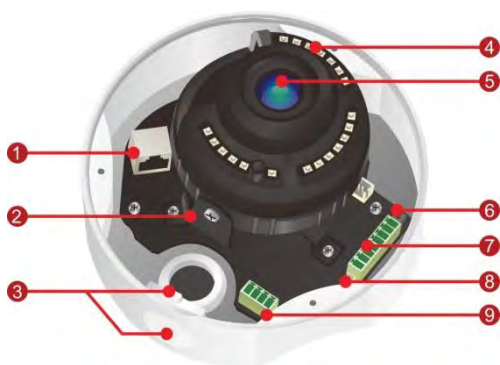

### FD-300Np Star

H.264 High profile • 3MP/2MP Resolution supported @ 30fps

Photo Indication & Dimension Diagram

- Sony STARVIS 3MP Fixed Dome Camera
- SmartFocus® Upgrade to Focus Rapidly and Remotely
- HDTV Video Quality (Full HD 3MP @ 30fps)
- Brickcom WDR Enhancement® Technology
- H.264, MPEG-4, and MJPEG Triple-Codec Compression
- i-Mode for Different Environments
- Removable IR-Cut Filter & Auto Light Sensor for Day and Night Function
- Smart IR to Get a Better Illuminated Image
- 1 DI/DO for External Alarm and Sensor Devices
- TV out connector Supported
- 3-Axis Design
- Two-Way Audio
- Built-in Micro SD / SDHC / SDXC Memory Card Slot for Local Storage
- Power over Ethernet/DC 12V/AC 24V Supported

ONVIF

- |   |   |
|---|---|
| ① RJ45 Connector<br>(For Ethernet and 802.3 af PoE) | ⑦ Terminal Block (For Audio in/out, DIDO) |
| ② Tilt Screw  | ⑧ TV Out Connector                        |
| ③ Conduit Plug and Hole                             | ⑨ Terminal Block (For DC12V / AC24V)      |
| ④ LEDs  | ⑩ Micro SD Card Slot                      |
| ⑤ Lens  |   |
| ⑥ Reset Button                                      |   |