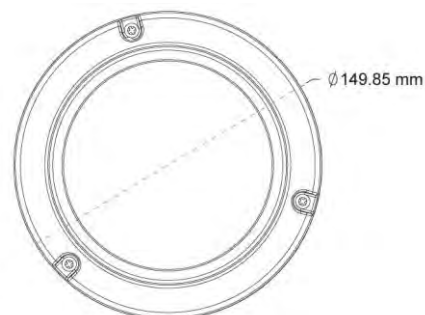

- Sony STARVIS 3MP Fixed Dome Camera
- SmartFocus® Upgrade to Focus Rapidly and Remotely
- HDTV Video Quality (Full HD 3MP @ 30fps)
- Brickcom WDR Enhancement® Technology
- H.264, MPEG-4, and MJPEG Triple-Codec Compression
- i-Mode for Different Environments
- Removable IR-Cut Filter & Auto Light Sensor for Day and Night Function
- Smart IR to Get a Better Illuminated Image
- 1 DI/DO for External Alarm and Sensor Devices
- TV out connector Supported
- 3-Axis Design
- Two-Way Audio
- Built-in Micro SD / SDHC / SDXC Memory Card Slot for Local Storage
- Power over Ethernet/DC 12V/AC 24V Supported

ONVIF

① RJ45 Connector (For Ethernet and 802.3 af PoE)	⑦ Terminal Block (For Audio in/out, DIDO)
② Tilt Screw	⑧ TV Out Connector
③ Conduit Plug and Hole	⑨ Terminal Block (For DC12V / AC24V)
④ LEDs	⑩ Micro SD Card Slot
⑤ Lens	
⑥ Reset Button