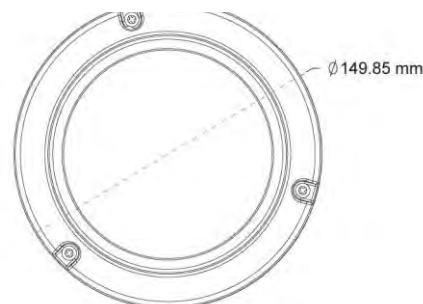

5 Megapixel Vari-Focal Economy Indoor Dome

FD-500Ae V6

H.264 High Profile • 5MP/3MP/2MP Resolution supported • 1080 @ 30fps

Photo Indication & Dimension Diagram

- CMOS 5MP High Resolution Indoor Fixed Dome Camera
- SmartFocus® to Get Excellent Image Quality Easily
- Brickcom WDR Enhancement® technology
- H.264 and MJPEG Codec Compression
- i-Mode for Different Environments
- Removable IR-cut Filter /Auto Light Sensor for Day and Night Function
- 1 DI/DO for External Alarm and Sensor Device
- 3 Axis design
- Two-way Audio
- Built-in Micro SD / SDHC / SDXC Memory Card Slot for Local Storage
- Power over Ethernet/DC 12V/AC 24V Supported

- ① RJ45 Connector
  (For Ethernet and 802.3 af PoE)
- ② Tilt Screw
- ③ Conduit Plug and Hole
- ④ LEDs
- ⑤ Lens
- ⑥ Reset Button/Focus Easy Button

- ⑦ Terminal Block
  (For Audio in/out, DIDO)
- ⑧ TV Out Connector
- ⑨ Terminal Block (For DC12V / AC24V)
- ⑩ Micro SD Card Slot
- ⑪ Fan