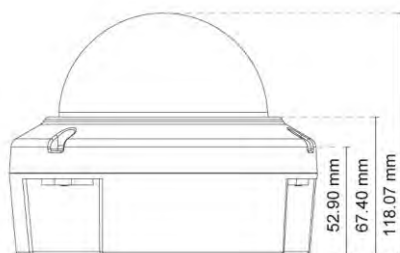

5 Megapixel Vari-Focal Economy Indoor Dome

FD-500Ae V6

H.264 High Profile • 5MP/3MP/2MP Resolution supported • 1080 @ 30fps

Photo Indication & Dimension Diagram

- CMOS 5MP High Resolution Indoor Fixed Dome Camera
- SmartFocus® to Get Excellent Image Quality Easily
- Brickcom WDR Enhancement® technology
- H.264 and MJPEG Codec Compression
- i-Mode for Different Environments
- Removable IR-cut Filter /Auto Light Sensor for Day and Night Function
- 1 DI/DO for External Alarm and Sensor Device
- 3 Axis design
- Two-way Audio
- Built-in Micro SD / SDHC / SDXC Memory Card Slot for Local Storage
- Power over Ethernet/DC 12V/AC 24V Supported

- ① RJ45 Connector
  (For Ethernet and 802.3 af PoE)
- ② Tilt Screw
- ③ Conduit Plug and Hole
- ④ LEDs
- ⑤ Lens
- ⑥ Reset Button/Focus Easy Button

- ⑦ Terminal Block
  (For Audio in/out, DIDO)
- ⑧ TV Out Connector
- ⑨ Terminal Block (For DC12V / AC24V)
- ⑩ Micro SD Card Slot
- ⑪ Fan