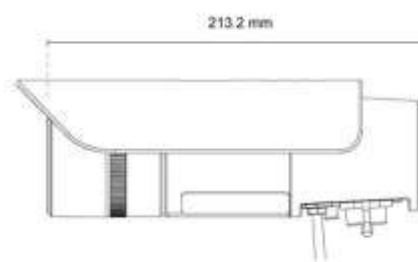

Photo Indication & Dimension Diagram

- 1 IR LED (20pcs)
- 2 Lens
- 3 Light Sensor
- 4 RJ45 Connector 1 (For Ethernet, 802.3at PoE Plus and 802.3af PoE)
- 5 Gnd
- 6 Gnd
- 7 DC12V
- 8 DC12V
- 9 RJ45 Connector 2 (For Audio in/out, RS485, DI/DO)
- 10 Antenna Connector