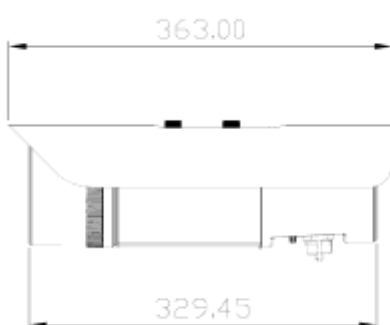

Dimensions

- 1 IR LED (20pcs)
- 2 Lens
- 3 Light Sensor
- 4 RJ45 Connector 1 (For Ethernet, 802.3at and 802.3af PoE)
- 5 Gnd
- 6 Gnd
- 7 DC12V
- 8 DC12V
- 9 RJ45 Connector 2 (For Audio in/out, RS485, DI/DO)

Port

Highway

Runway

Camera	
Models	OB-200Np-LR WDRPro-20X
Hardware System	Flash: 32M RAM: 256M DDR
Image Sensor	Sensor Type : 1/3" 2M CMOS Megapixel sensor Sensor Resolution : 2MP(1920 x 1080)
Lens	Lens Type: Day & Night Zoom Lens 20X Optical Zoom:4.7mm~94.0mm F value: F1.6 View Angle: (H°/V°/D°) (H)55.4°~2.9° / (V) 32.6°~1.6° / (D) 62.7°~3.3°
Local Storage	Built-in Micro SD/SDHC/SDXC Max.128G Memory Card Slot
Day & Night ICR	Triggered by Light sensor, Scheduling, Digital Input
Minimum Illumination	0 Lux(IR On, B/W) 0.001 Lux (B/W) 0.002 Lux(Color)
IR Illuminators	150m (Visible distance) 100m (Detail distance) IR LED: 4pcs
Video	
Compression Streaming	H.264 / MPEG4 / MJPEG Simultaneous multiple streams
Video Setting	Multi-Profile Image Management: Day/ Night/ Sunset/ User 1/ User 2
WDR	120dB
S/N Ratio	Above 50dB
Image Resolution	2MP (Full HD): 1920x1080 @30fps
Events and Alarm Management	
Events	Motion Detection/ Schedule/ Audio Detection/ Digital Input/ Temperature Alarm/ Auto IR Focus for Day & Night
Alarm	Stream/Snapshot to FTP/Email/Samba/SD-Card HTTP/Email Notification/ Digital Output