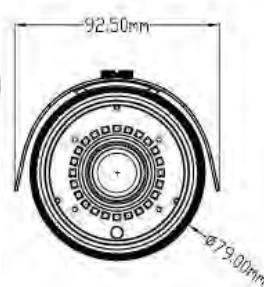

## 5 Megapixel Vari-Focal Economy Outdoor Bullet

OB-500Ae V6

H.264 High Profile • 1080p @ 30fps

- CMOS 5MP High Resolution Outdoor Bullet Camera
- SmartFocus® to Get Excellent Image Quality Easily
- Brickcom WDR Enhancement® Technology
- i-Mode for Different Environments
- Removable IR-cut Filter /Auto Light Sensor for Day and Night
- Built-in Micro SD/SDHC/SDXC Memory Card Slot for Local Storage
- IP66 Outdoor Enclosure
- 1 DI/DO for External Alarm and Sensor Device
- TV out Connector Supported
- Power over Ethernet/DC 12V Supported

### Photo Indication & Dimension Diagram

- |  |                   |
|--|-------------------|
| ① IR LED (12pcs)                                   | ⑧ Digital Ground  |
| ② Lens   | ⑨ RS485+          |
| ③ Light Sensor                                     | ⑩ RS485-          |
| ④ RJ45 Connector 1 (For Ethernet and PoE 802.3 af) | ⑪ Line out        |
| ⑤ Digital Power+12V                                | ⑫ Line out Ground |
| ⑥ Digital Output                                   | ⑬ Line in         |
| ⑦ Digital Input                                    | ⑭ Line in Ground  |
|  | ⑮ DV12 V +        |
|  | ⑯                 |