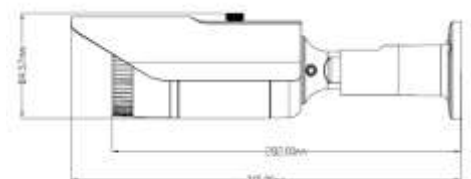

① IR LED (12pcs)	⑧ Digital Ground
② Lens	⑨ RS485+
③ Light Sensor	⑩ RS485-
④ RJ45 Connector 1 (For Ethernet and PoE 802.3 af)	⑪ Line out
⑤ Digital Power+12V	⑫ Line out Ground
⑥ Digital Output	⑬ Line in
⑦ Digital Input	⑭ Line in Ground
	⑮ DV12 V +
	⑯