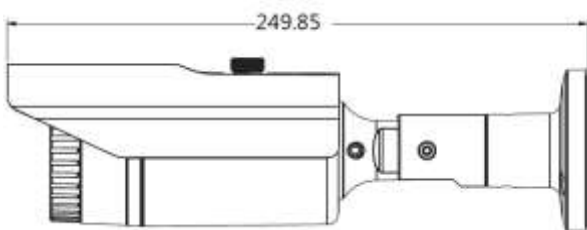

## OB-E400Af

4 Megapixel Day & Night Compact Bullet Network Camera

- 4 Megapixel Outdoor Bullet Camera
- H.264 High Profile Video Compression Technology
- i-Mode for Different Environments
- EasyLink® for accessing IP camera easier
- Support HDTV Video Quality (Full HD 1080p @ 30fps Streaming)
- Removable IR-cut Filter / Auto Light Sensor for Day and Night
- Built-in IR Illuminators up to 20 Meters
- Smart IR to Get a Better Illuminated Image.
- External Storage SDXC Card supported
- IK10 Vandal Proof and IP66 Weather Proof Outdoor Enclosure
- PoE (802.3af) / DC 12V supported.

Dimensions (mm)

Entrance

Alley

Corridor.

**Camera**

<b>Models</b>	<b>OB-E400Af</b>
<b>Hardware System</b>	CPU: 800 MHz Flash: 32M RAM: 256 DDRIII
<b>Image Sensor</b>	Sensor Type : 1/3" Progressive CMOS Sensor Sensor Resolution : 2688 x 1520 pixel
<b>Lens</b>	Fix-IRIS: F2.0 Focal Length: f=3.6 mm View Angle: (H°/V°/D°) 90°48°102°
<b>Local Storage</b>	Built-in Micro SD/SDHC/SDXC Max.128G Memory Card Slot
<b>Day &amp; Night ICR</b>	Removable IR-cut Filter/Auto Light Sensor
<b>Minimum Illumination</b>	0 Lux(IR On, B/W) 0.003Lux( F2.0,B/W) 0.005 Lux( F2.0,Color)
<b>IR Illuminators</b>	Built -In IR Illuminators IR Range: 20m IR LED: 12 pcs