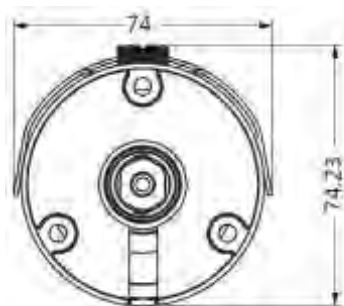

Dimensions (mm)

Entrance

Alley

Corridor.

**Camera**

<b>Models</b>	<b>OB-E400Af</b>
<b>Hardware System</b>	CPU: 800 MHz Flash: 32M RAM: 256 DDRIII
<b>Image Sensor</b>	Sensor Type : 1/3" Progressive CMOS Sensor Sensor Resolution : 2688 x 1520 pixel
<b>Lens</b>	Fix-IRIS: F2.0 Focal Length: f=3.6 mm View Angle: (H°/V°/D°) 90°48°102°
<b>Local Storage</b>	Built-in Micro SD/SDHC/SDXC Max.128G Memory Card Slot
<b>Day &amp; Night ICR</b>	Removable IR-cut Filter/Auto Light Sensor
<b>Minimum Illumination</b>	0 Lux(IR On, B/W) 0.003Lux( F2.0,B/W) 0.005 Lux( F2.0,Color)
<b>IR Illuminators</b>	Built -In IR Illuminators IR Range: 20m IR LED: 12 pcs