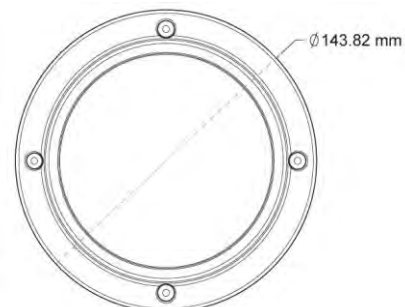

- Sony Exmor™ 2MP Vandal Dome Camera
- SmartFocus® Upgrade to Focus Rapidly and Remotely
- Support HDTV Video Quality (Full HD 1080p @ 30fps Streaming)
- Brickcom WDR Enhancement® Technology
- H.264, MJPEG and MPEG-4 Triple Codec Compression
- i-Mode for Different Environments
- Removable IR-cut Filter / Auto Light Sensor for Day and Night
- 1 DI/DO for External Alarm and Sensor Device
- P-Iris
- TV out Connector Supported
- Two-way Audio
- Built-in Micro SD / SDHC / SDXC Memory Card Slot for Local Storage
- IK10 Vandal-Proof / IP67 Weather-Proof Outdoor Enclosure
- Power over Ethernet/DC12V/AC 24V Support
- Smart IR to Get a Better Illuminated Image

ONVIF

① RJ45 Connector (For Ethernet, 802.3at PoE and 802.3af PoE) ② Tilt Screw ③ RJ45 Connector (For Ethernet and 802.3 at PoE Plus) ④ IR LED ⑤ LENS ⑥ Reset Button ⑦ Terminal Block (For Audio in/out, DIDO)	⑧ TV Out Connector ⑨ Terminal Block (For DC12V/AC24V) ⑩ Fan ⑪ Micro SD / SDHC / SDXC Card Slot