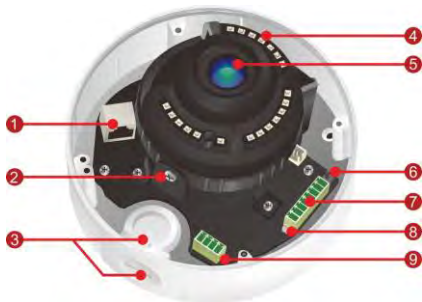

## 2Megapixel Professional Low- Lux Vandal Dome

VD-200Np V6

H.264 High Profile • 1080p @ 30fps

Photo Indication & Dimension Diagram

- Sony Exmor™ 2MP Vandal Dome Camera
- SmartFocus® Upgrade to Focus Rapidly and Remotely
- Support HDTV Video Quality (Full HD 1080p @ 30fps Streaming)
- Brickcom WDR Enhancement® Technology
- H.264, MJPEG and MPEG-4 Triple Codec Compression
- i-Mode for Different Environments
- Removable IR-cut Filter / Auto Light Sensor for Day and Night
- 1 DI/DO for External Alarm and Sensor Device
- P-Iris
- TV out Connector Supported
- Two-way Audio
- Built-in Micro SD / SDHC / SDXC Memory Card Slot for Local Storage
- IK10 Vandal-Proof / IP67 Weather-Proof Outdoor Enclosure
- Power over Ethernet/DC12V/AC 24V Support
- Smart IR to Get a Better Illuminated Image

ONVIF

- |  |   |
|--|---|
| <ul style="list-style-type: none"> <li>① RJ45 Connector<br/>(For Ethernet, 802.3at PoE and 802.3af PoE)</li> <li>② Tilt Screw</li> <li>③ RJ45 Connector<br/>(For Ethernet and 802.3 at PoE Plus)</li> <li>④ IR LED</li> <li>⑤ LENS</li> <li>⑥ Reset Button</li> <li>⑦ Terminal Block (For Audio in/out, DIDO)</li> </ul> | <ul style="list-style-type: none"> <li>⑧ TV Out Connector</li> <li>⑨ Terminal Block (For DC12V/AC24V)</li> <li>⑩ Fan</li> <li>⑪ Micro SD / SDHC / SDXC Card Slot</li> </ul> |
|--|---|