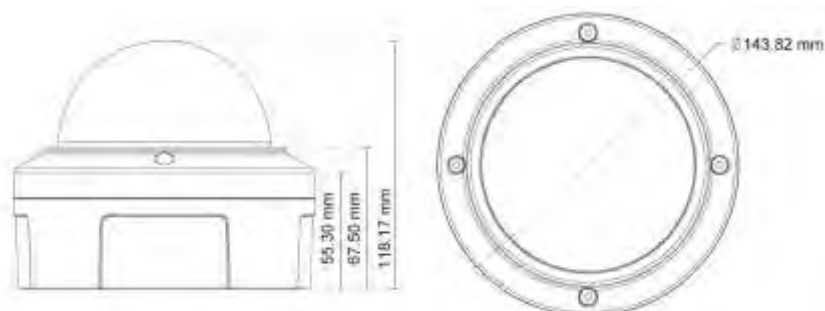

① RJ45 Connector (For Ethernet and 802.3 at PoE Plus) ② Tilt Screw ③ Conduit Plug and Hole ④ LEDs ⑤ LENS ⑥ Reset Button/Focus Easy Button ⑦ Terminal Block (For Audio in/out, DIDO)	⑧ TV Out Connector ⑨ Terminal Block (For DC12V/AC24V) ⑩ Fan ⑪ Micro SD Card Slot