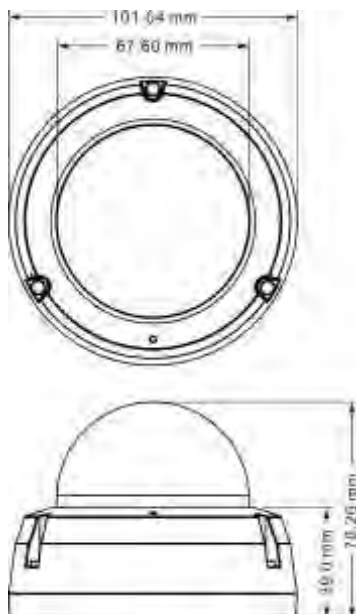

BUDGETARY Series

HIGH FRAME RATE & HIGH PERFORMANCE

VD-E400Af

4 Megapixel Day & Night Compact Vandal Dome Network Camera

- 4 Megapixel Outdoor Vandal Dome Camera
- H.264 High Profile Video Compression Technology
- i-Mode for Different Environments
- EasyLink® for accessing IP camera easier
- Support HDTV Video Quality (Full HD 1080p @ 30fps Streaming)
- Removable IR-cut Filter / Auto Light Sensor for Day and Night
- IK10 Vandal Proof and IP66 Weather Proof Outdoor Enclosure
- Built-in IR Illuminators up to 20 Meters
- Built-in Microphone
- External Storage SDXC Card supported
- PoE(802.3af) / DC 12V supported

Dimensions

Restaurant

Retail

School

Camera	
Models	VD-E400Af
Hardware System	CPU: 800 MHz Flash: 32M RAM: 256 DDRIII
Image Sensor	Sensor Type : 1/3" Progressive CMOS Sensor Sensor Resolution : 2688 x 1520 pixel
Lens	Fix-IRIS: F2.2 Focal Length: f=2.3 mm View Angle: (H°/V°/D°) 126°/76°/140°
Local Storage	Built-in Micro SD/SDHC/SDXC Max.128G Memory Card Slot
Day & Night ICR	Removable IR-cut Filter/Auto Light Sensor
Minimum Illumination	0 Lux(IR On, B/W) 0.005 Lux(F2.2,B/W) 0.006 Lux(F2.2,Color)
IR Illuminators	Built-In IR Illuminators IR Range: 20m IR LED: 12 pcs
Video	
Compression Streaming	H.264 / MJPEG 2 streams
Video Setting	Quality Setting:1~6 Bitrate Setting up to 12M bps i-Mode Scene Management: Smart Auto/ Indoor 60Hz/ Indoor 50Hz/ Outdoor/ Car License Plate / Schedule/ Digital Input/ Entrance & Elevator / Always i-Mode Profile Setting: Auto Exposure Control/Gain/ White Balance Control Manual Exposure Control: 1/120000~1s Manual Gain Control: 1 ~ 48
Image Resolution	4M : 2688 x 1512 @ 20fps Full HD : 1920 x 1080 @ 30fps
WDR	60dB
Events and Alarm Management	
Events	Motion Detection/ Schedule/ Audio Detection
Alarm	Stream/Snapshot to FTP/Email/Samba/SD-Card HTTP/Email Notification/