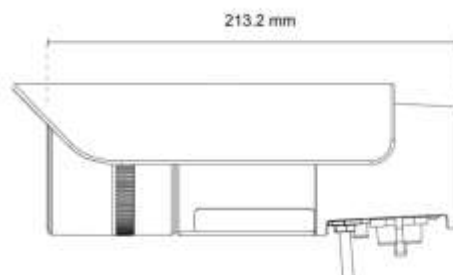

Photo Indication & Dimension Diagram

- 1 IR LED (20pcs)
- 2 Lens
- 3 Light Sensor
- 4 RJ45 Connector 1 (For Ethernet, 802.3at and 802.3af PoE)
- 5 Gnd
- 6 Gnd
- 7 DC12V
- 8 DC12V
- 9 RJ45 Connector 2 (For Audio in/out, RS485, DI/DO)
- 10 Antenna Connector