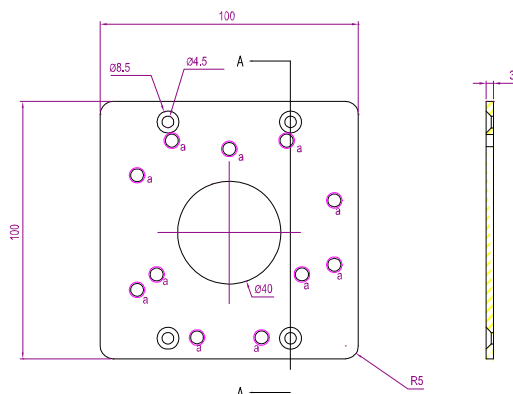

## ● OPTIONAL PERIPHERALS

### ■ BULLETCON1

Used as a connector to install a junction box for further applications.

Dimensional tolerance: ± 5mm

## ● DIMENSIONS